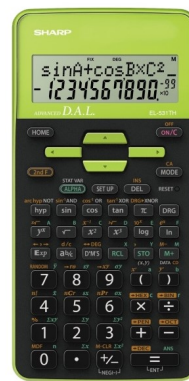

Typical examples of Scientific Calculators (PERMITTED)

Casio FX-991

Casio FX-83

Casio FX-85

Sharp EL-531TH

Texas TI-30X

Typical examples of Graphical Calculators (NOT PERMITTED)

Graphical calculators have taller display areas, as seen in these examples: